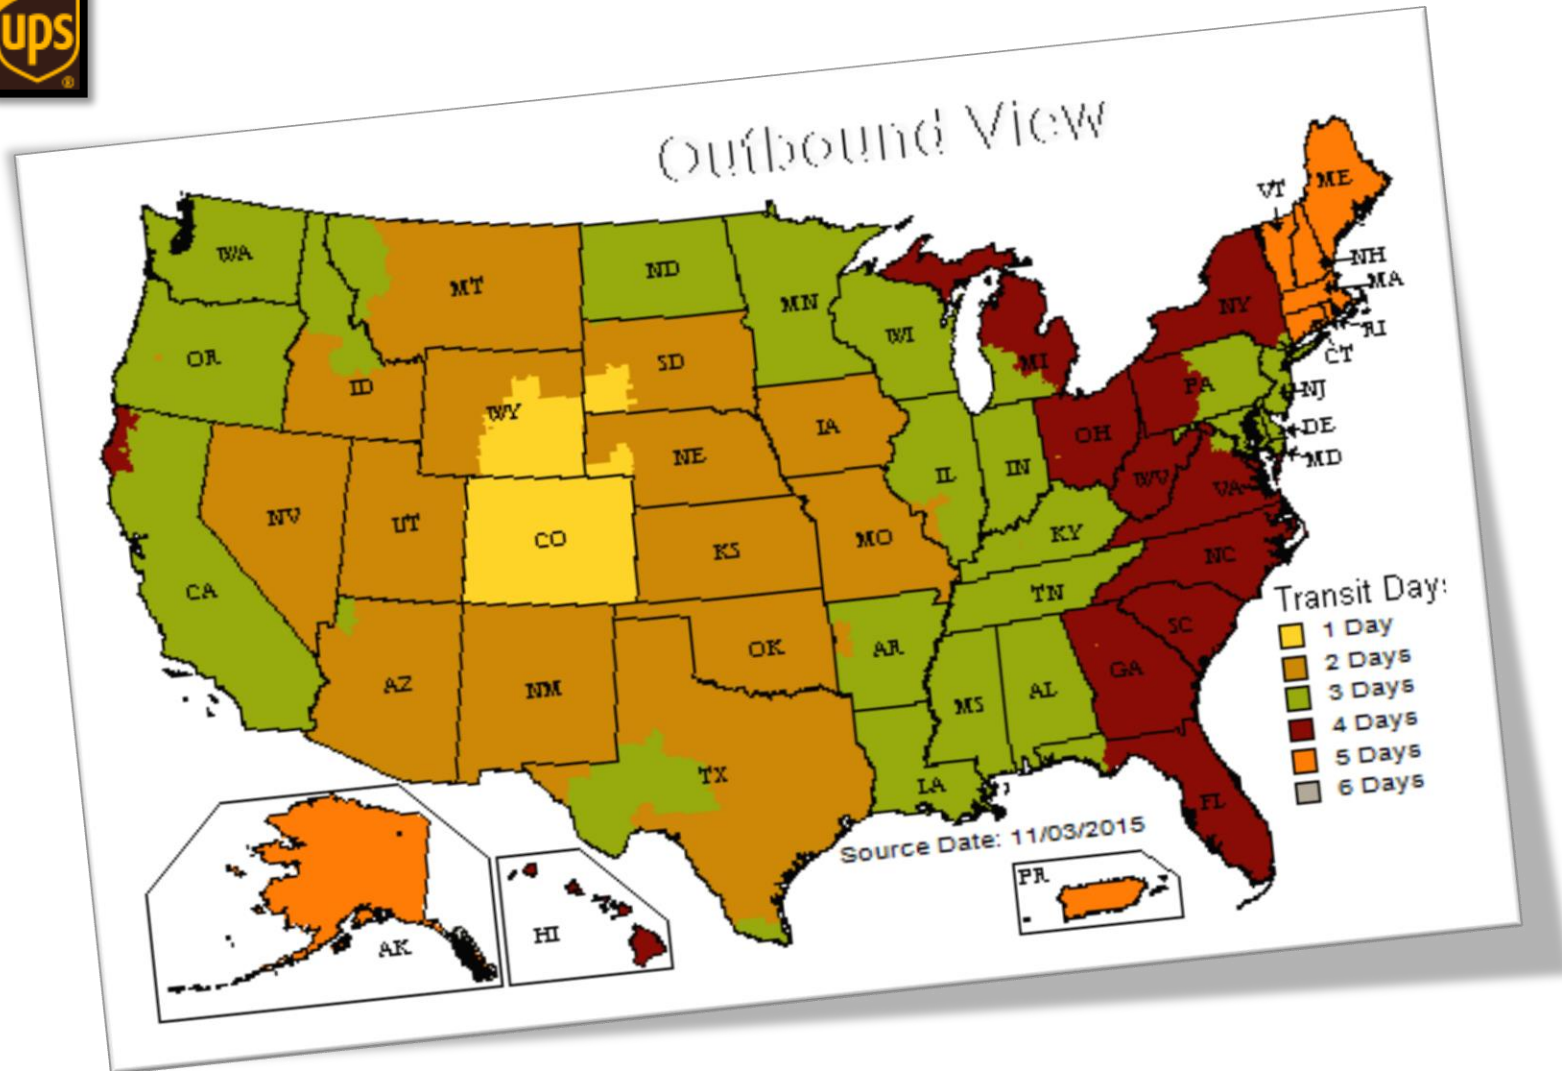

# Standard UPS Ground Shipping

## Average Shipping Costs

1 Day Region - \$8.00 Avg.

2 Day Region - \$10.00 Avg.

3 to 6 Day Regions - \$12.00 - \$15.00